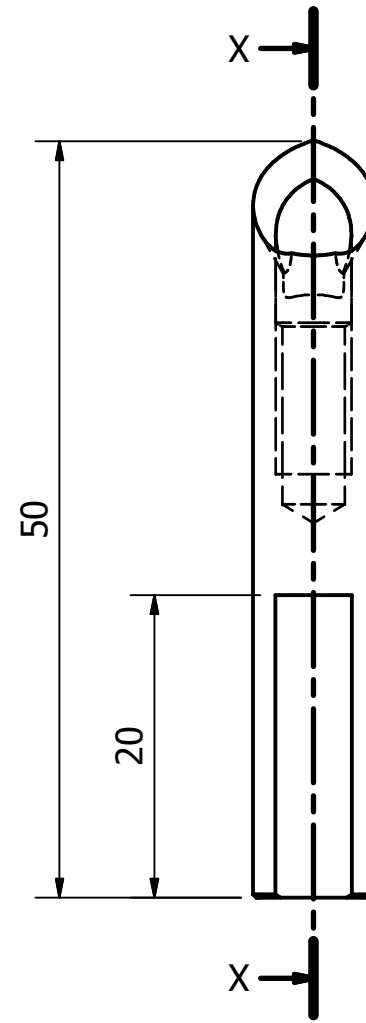

TAP5008-1

AIR PUNCH $\varnothing 8.00$ x 50mm LONG
WITH FLATS & M5 HOLE
TiN COATED

SECTION X-X