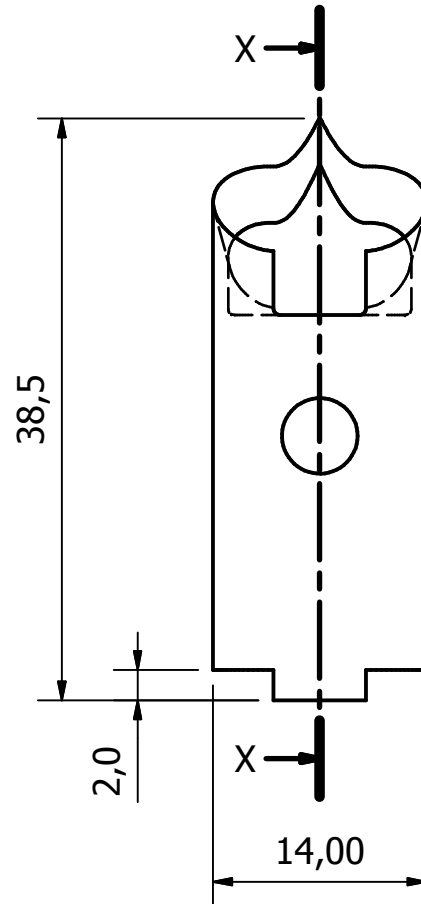

AP1408-2
OVAL AIR PUNCH 14.00 x 8.00mm
x 38.5mm LONG

SECTION X-X