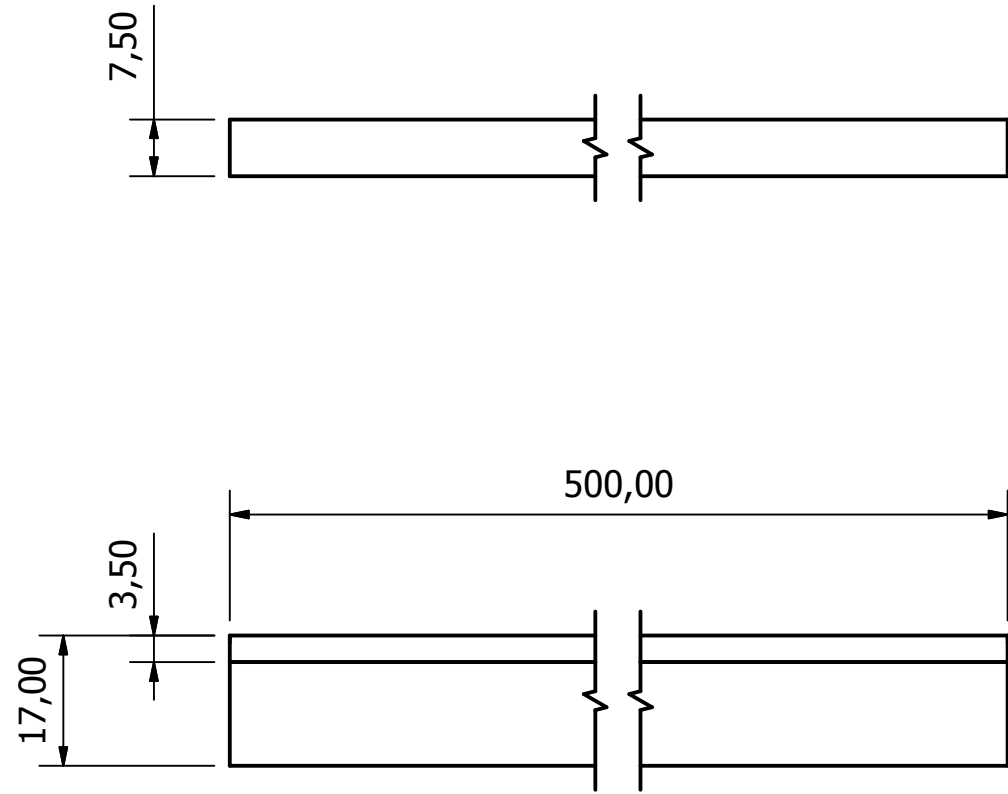

500x17x7.50
NEOPRENE CAPPED SPACER

Stellar Technik
500x17x7.50 DATA SHEET