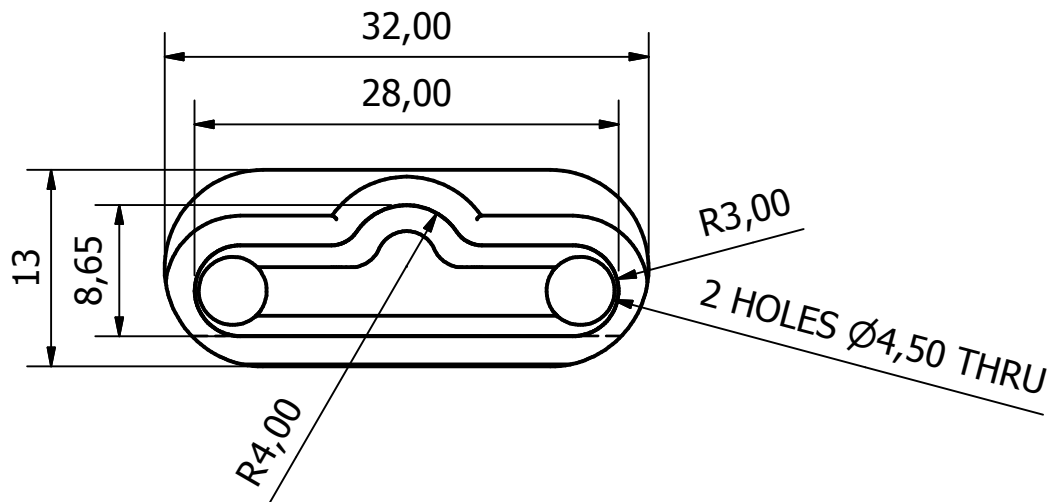

219.112787.03  
ROTARY PUNCH

**Stellar Technik**

219.112787.03 DATA SHEET