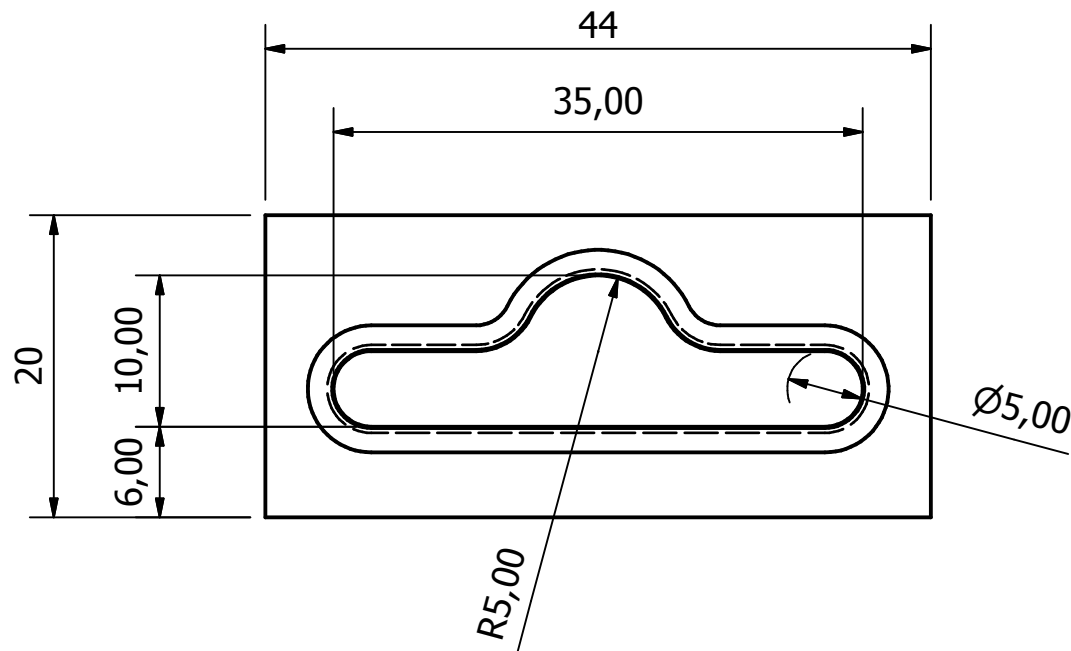

EP2044-1

EUROPUNCH $\varnothing 5,00 \times 35,00$
20x44mm, 23,70mm HIGH

Stellar

Technik